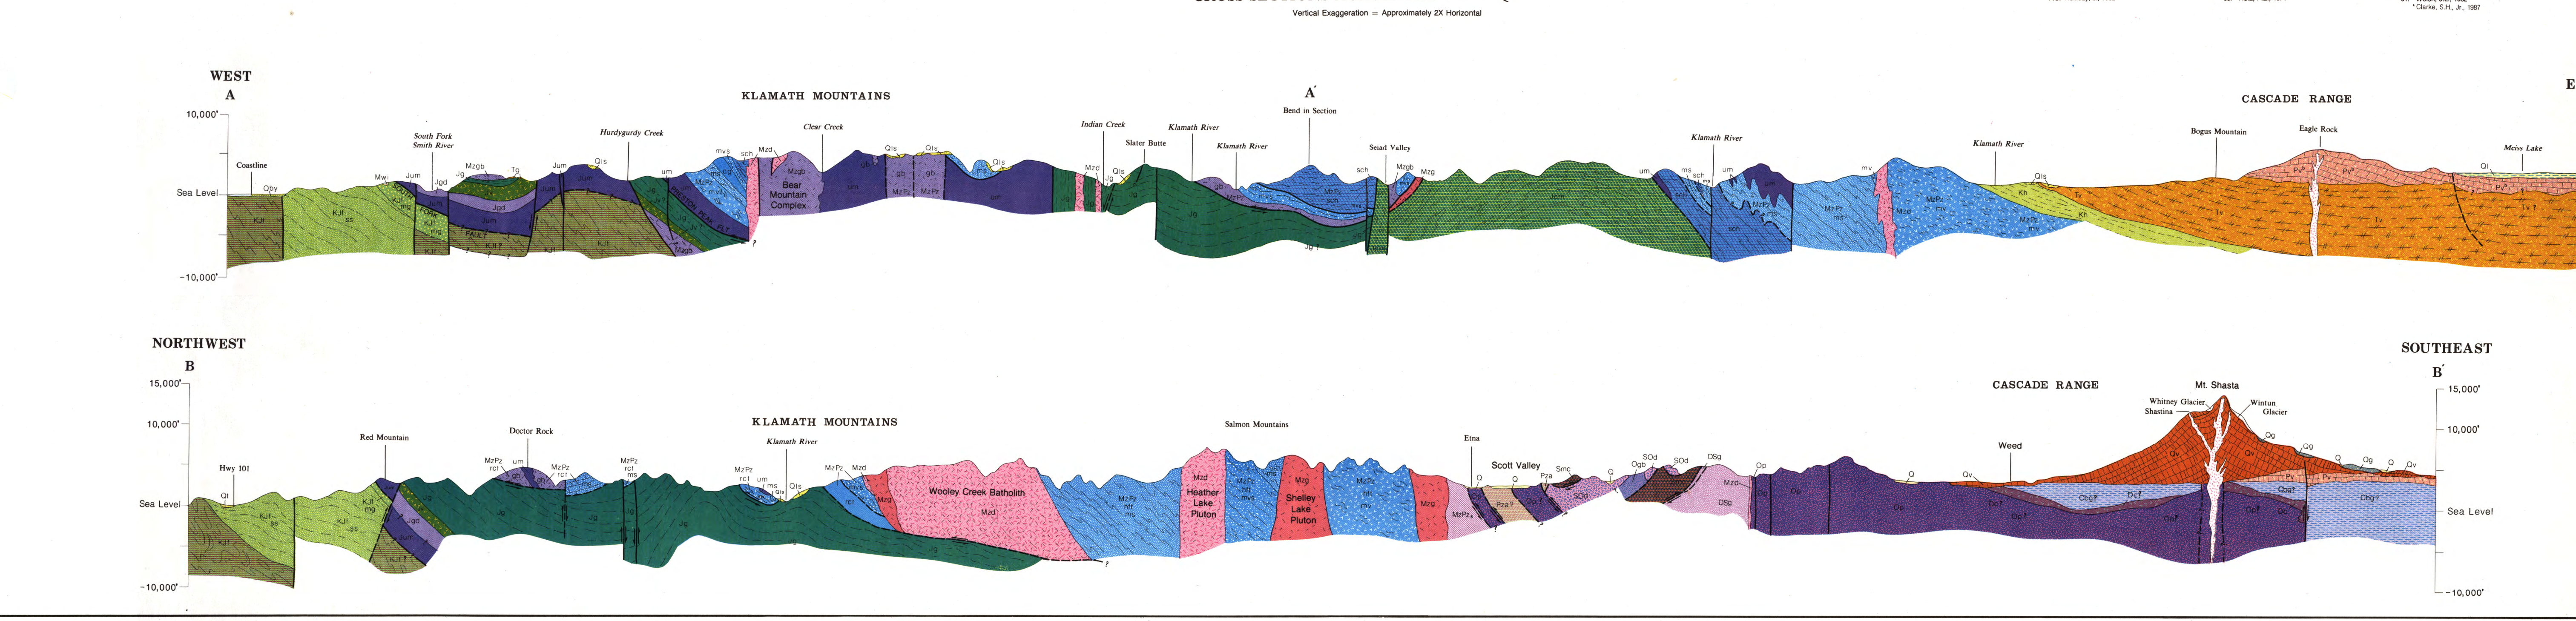

Geology compiled 1981-1983

GEOLOGIC MAP OF THE WEED QUADRANGLE, CALIFORNIA, 1:250,000

Compilation by
D.L. Wagner and G.J. Saucedo
Published 1987