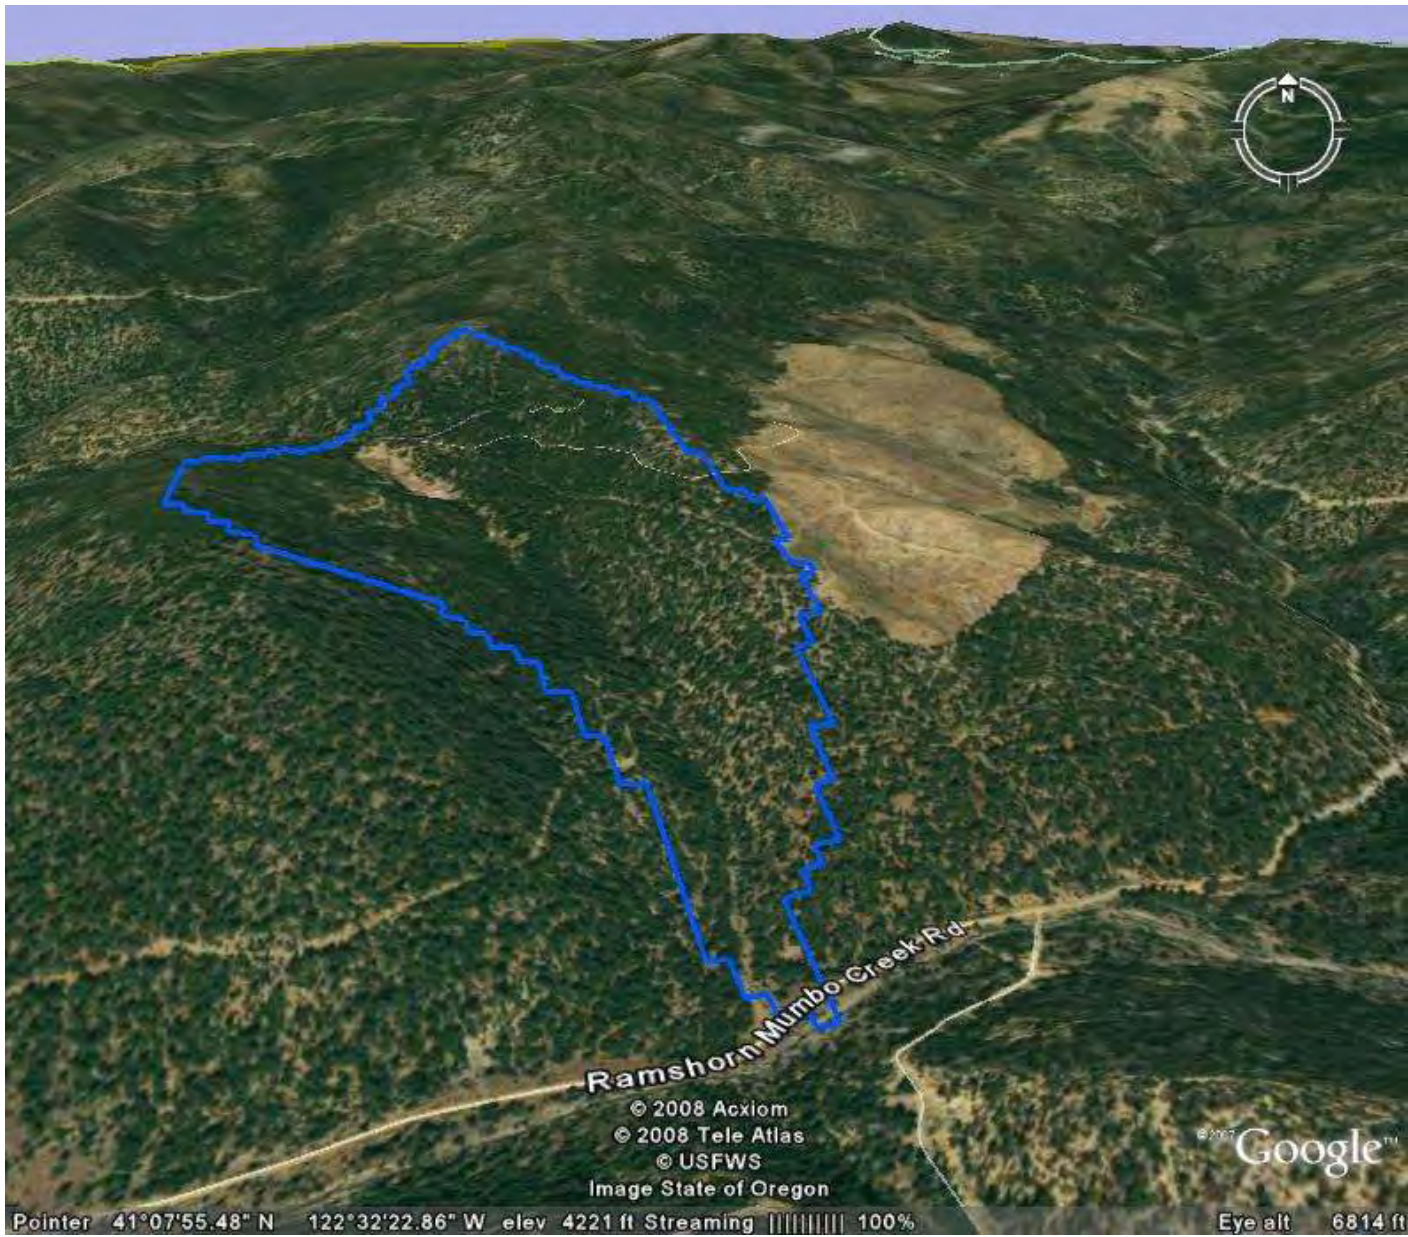

Altoona Mine
EPA Emergency Response
Shasta Trinity
National Forest

Pointer 41°08'13.41" N 122°32'52.29" W elev 4560 ft Streaming ||||| 100% Eye alt 6137 ft

© 2008 Axiom
© 2008 Tele Atlas
© USFWS
Image State of Oregon

© 2007 Google™

Pointer 41°07'55.48" N 122°32'22.86" W elev 4221 ft Streaming 100% Eye alt 6814 ft

Free Elemental Mercury