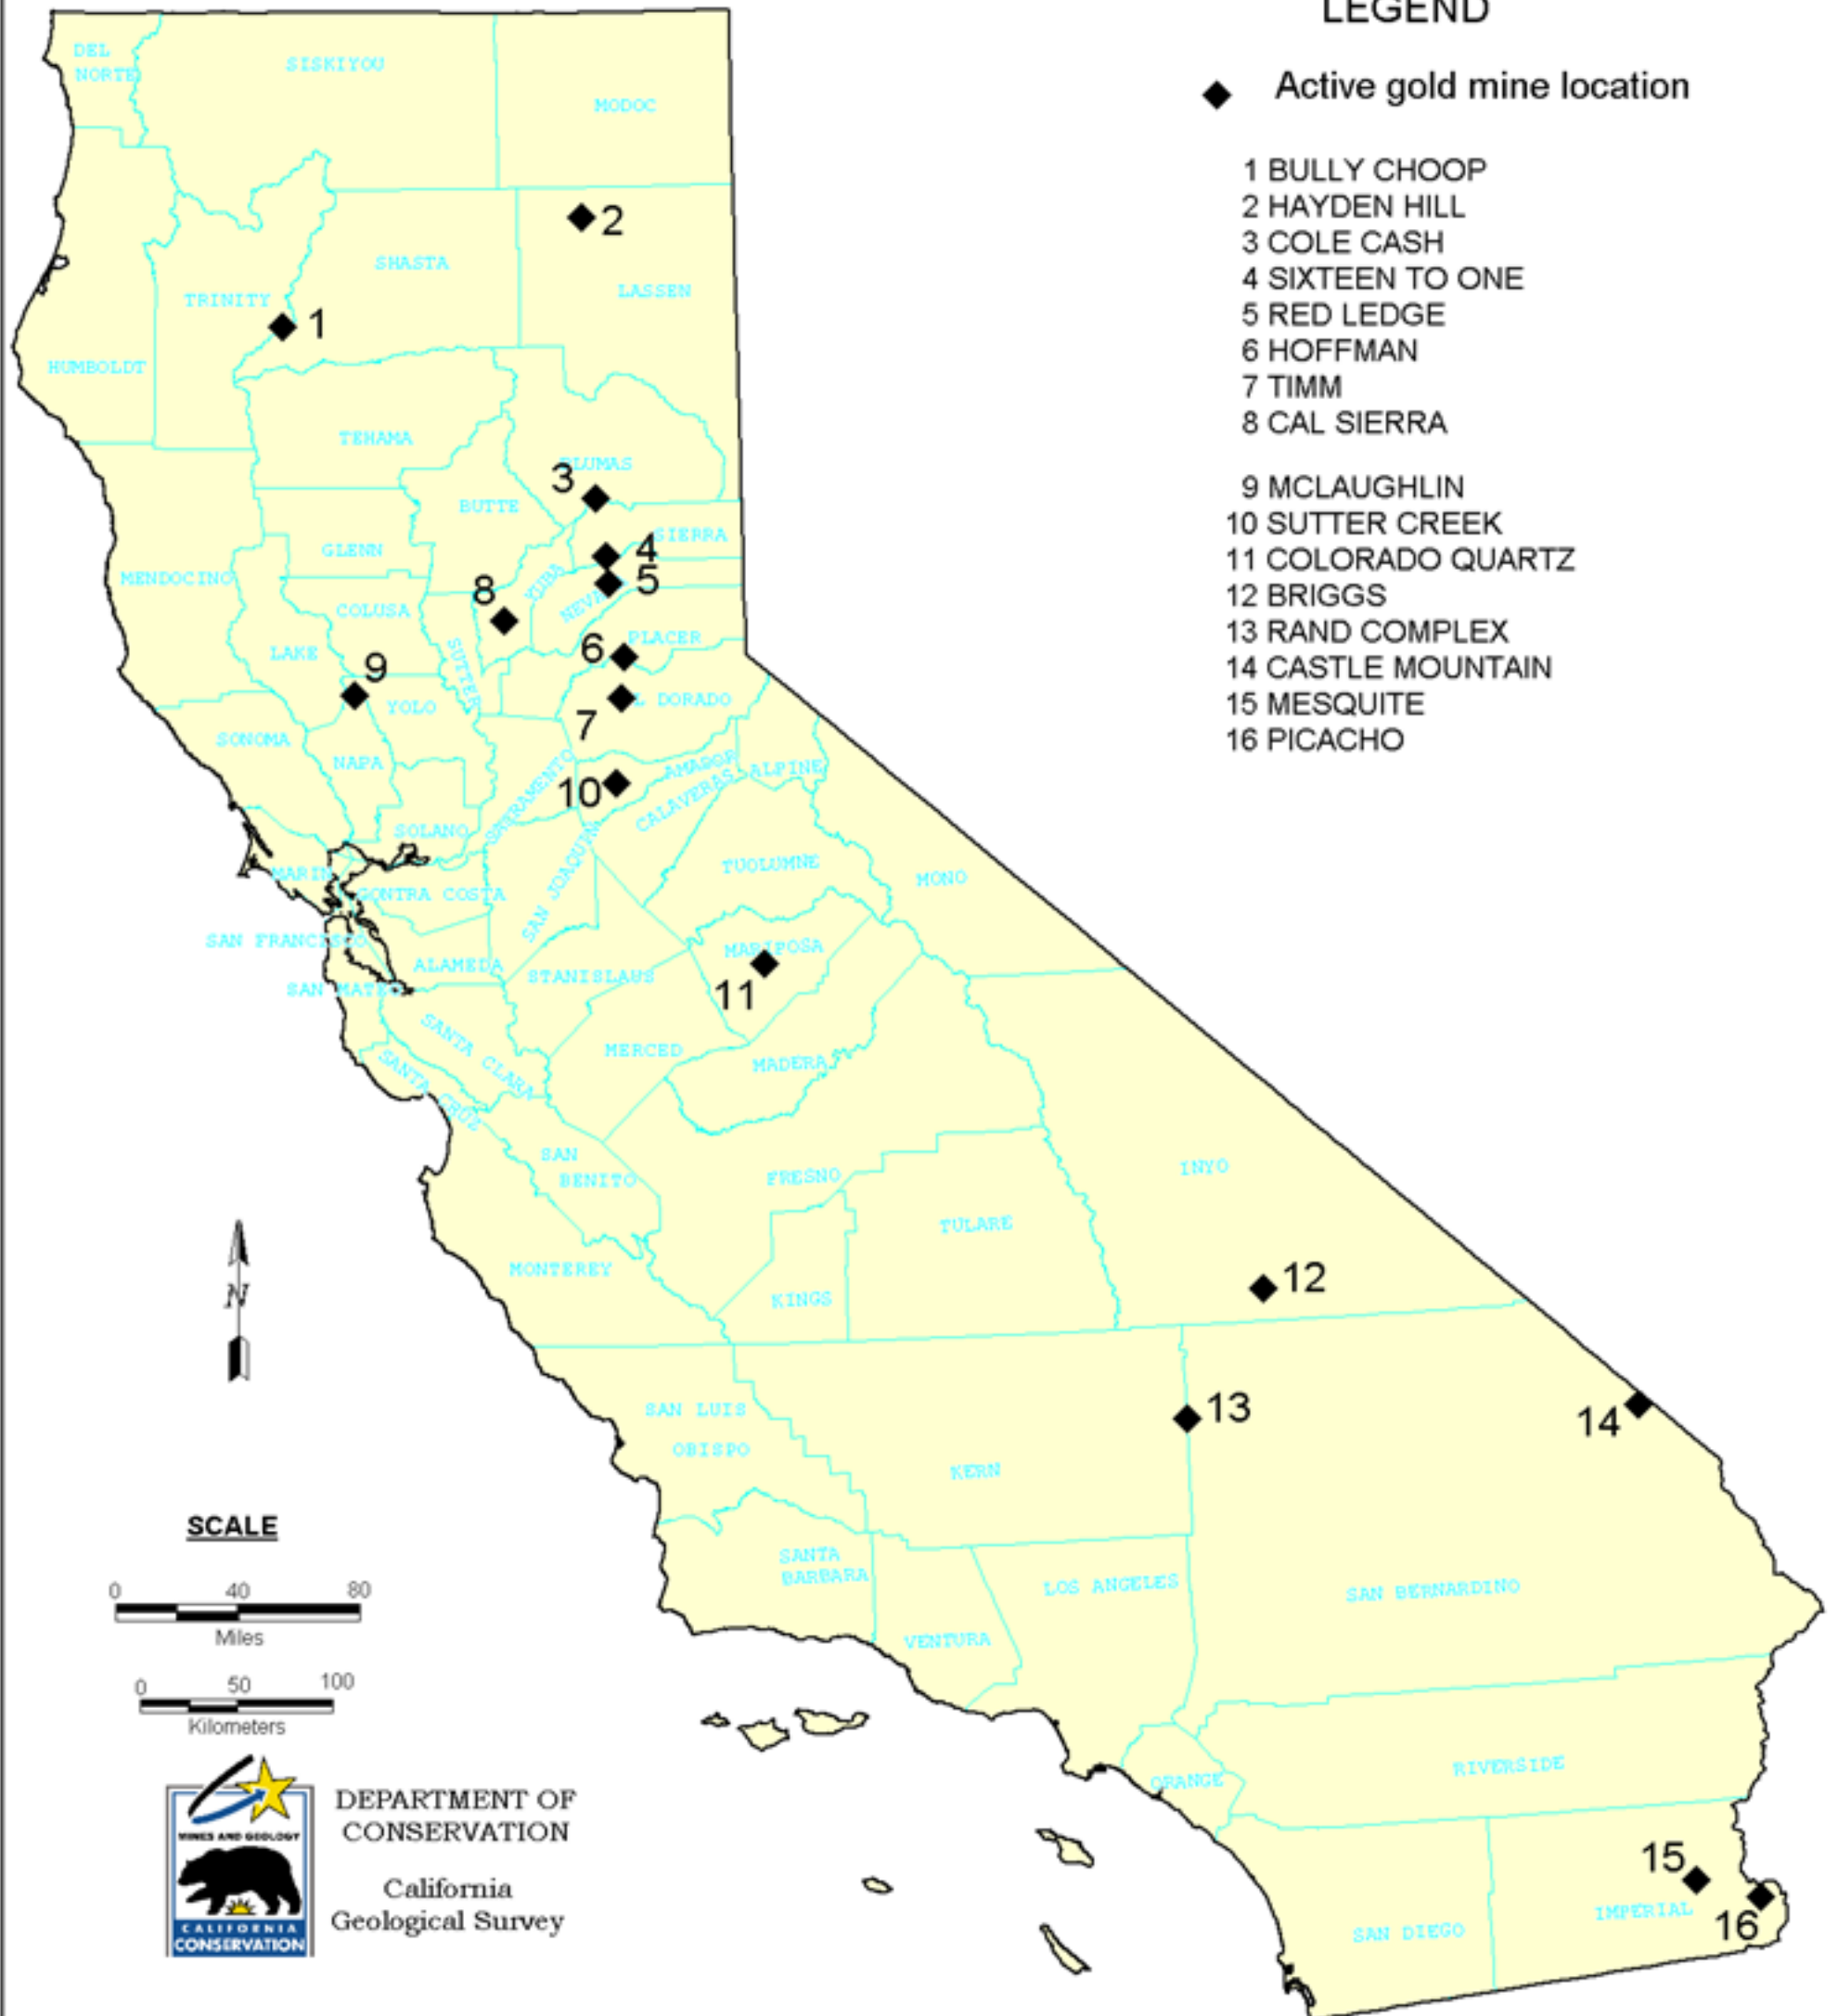

# CALIFORNIA

## Active Gold Mines

2000 - 2001

### LEGEND

◆ Active gold mine location

- 1 BULLY CHOOP
- 2 HAYDEN HILL
- 3 COLE CASH
- 4 SIXTEEN TO ONE
- 5 RED LEDGE
- 6 HOFFMAN
- 7 TIMM
- 8 CAL SIERRA
  
- 9 MCLAUGHLIN
- 10 SUTTER CREEK
- 11 COLORADO QUARTZ
- 12 BRIGGS
- 13 RAND COMPLEX
- 14 CASTLE MOUNTAIN
- 15 MESQUITE
- 16 PICACHO

DEPARTMENT OF  
CONSERVATION  
California  
Geological Survey